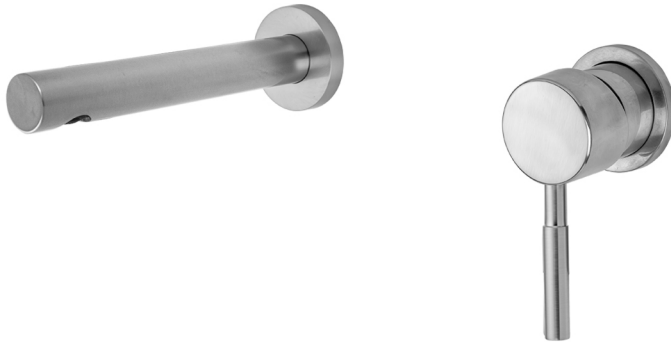

Woodrow Single Lever Wall Faucet TRIM

Model #: 8220-L-TRIM-

FEATURES:

- All brass construction
- Ceramic disc cartridge
- Stationary wall mounted spout
- Available Flow Rates: 1.5, 1.2 & 0.5 GPM. Additional flow rate (aerator) options available. Contact JACLO.
- Not available in ULB
- Requires rough kit 6660-RGH
- Drain not included

AVAILABLE FINISHES:

Polished Chrome (PCH)	Satin Chrome (SC)	Bronze Umber (BU)
Satin Nickel (SN)	Pewter (PEW)	Caramel Bronze (CB)
Polished Nickel (PN)	Antique Brass (AB)	Antique Copper (ACU)
Oil-Rubbed Bronze (ORB)	Polished Brass (PB)	Polished Copper (PCU)
Vintage Bronze (VB)	Satin Brass (SB)	Matte Black (MBK)
Satin Gold (SG)	Polished Gold (PG)	Black Nickel (BKN)
White (WH)	Satin Cooper (SCU)	Almond (ALD)
Amber (AMB)	Azure Blue (AZB)	Coral (COR)
Mint Green (GRN)	Stone Grey (GRY)	Lilac (LAC)
Light Blue (LBL)	Limon (LIM)	Plum (PLM)
Pink (PNK)	Red (RED)	Graphite (GPH)
Aged Unlacquered Brass (AUB)		