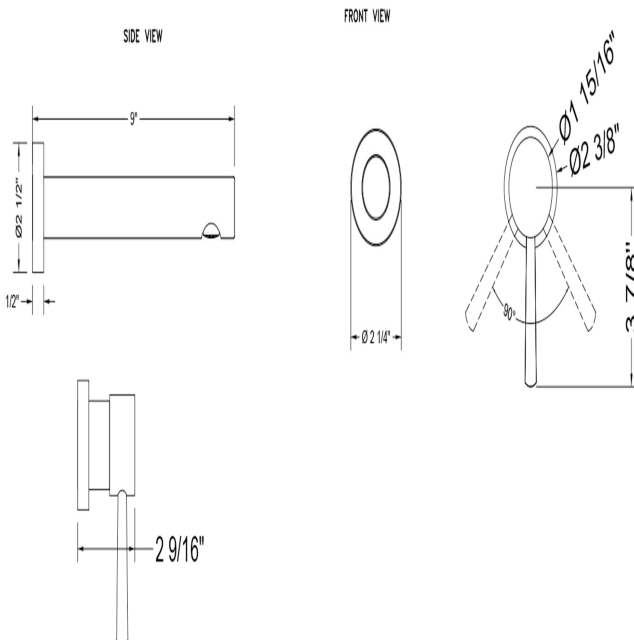

Woodrow Single Lever Wall Faucet TRIM

Model #: 8220-L-TRIM-

FEATURES:

- All brass construction
- Ceramic disc cartridge
- Stationary wall mounted spout
- Available Flow Rates: 1.5, 1.2 & 0.5 GPM. Additional flow rate (aerator) options available. Contact JACLO.
- Not available in ULB
- Requires rough kit 6660-RGH
- Drain not included

SPECIFICATION DRAWING:

AVAILABLE HANDLES: